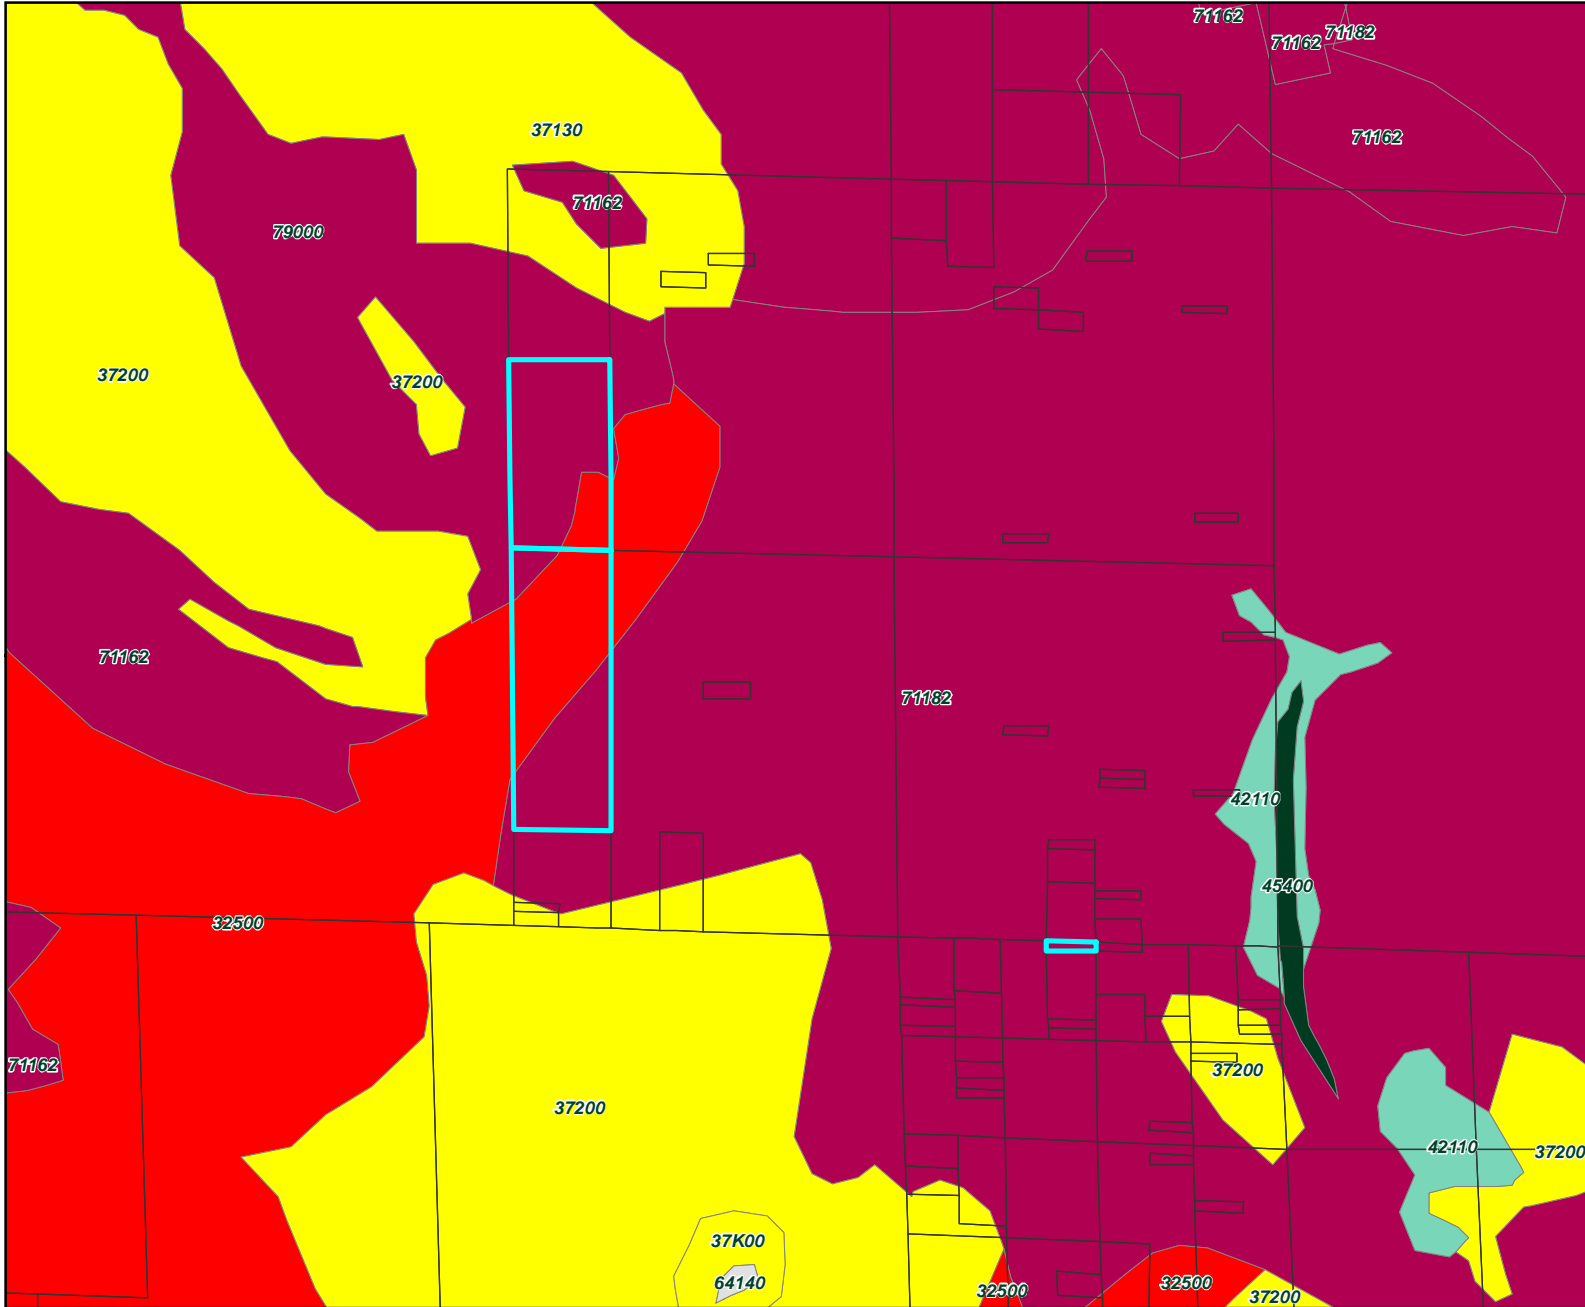

VEGETATION

- Legend:**
- PROJECT AREA
 - VEGETATION CATEGORY**
 - Southern Foredunes, Beach, Saltpan
Mudflats
 - Coastal Sage Scrub
 - Chaparral
 - Grassland
 - Riparian Scrub
 - Riparian Woodland
 - Riparian Forest
 - Pinyon Juniper Woodlands
 - Other Woodlands
 - Oak Forest
 - Vernal Pool, Meadow and Seep
 - Marsh
 - Coniferous Forest
 - Desert Dunes (22100, 22300, 24000)
 - Playas/Badlands/Mudhill Forbs
 - Desert Scrub
 - Desert Chaparral
 - Dry Wash Woodland
 - Water (including 11200, 13200)
 - Urban, Disturbed Habitat, Agriculture, Eucalyptus Woodland

N
 This map is generated automatically from an internet mapping site and is for reference only.
 Data layers that appear on this map may or may not be accurate, current, or otherwise reliable.
THIS MAP IS NOT TO BE USED FOR NAVIGATION.