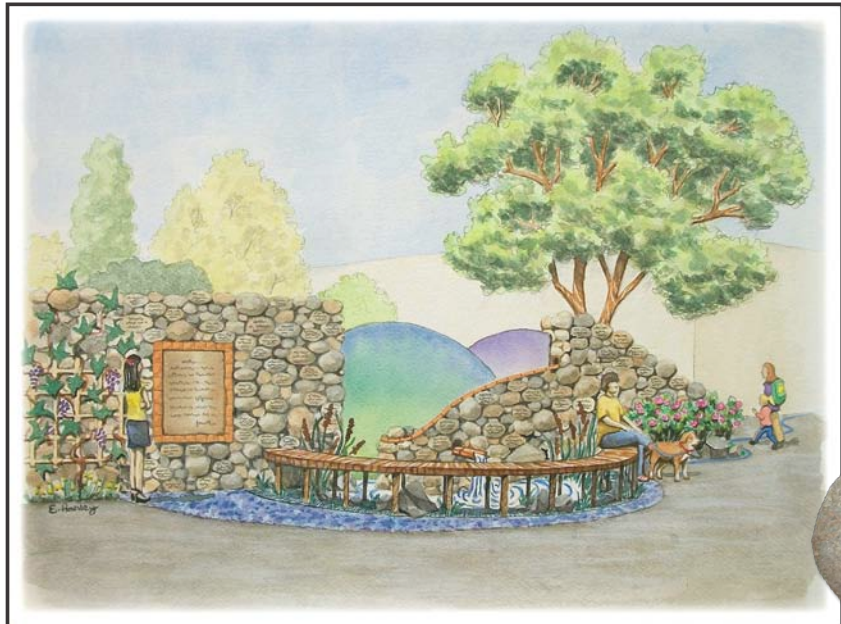

River of Discovery commemorative rocks

Be a part of history... help build the new San Diego River Discovery Center at Grant Park!

Plans include the beautiful sculpture "River of Discovery." This piece ties together a sense of discovery and the river's history while being a focal point for the project.

We are offering you a unique opportunity to have a personal engraved commemorate river rock inlaid into this sculpture.

There are a limited number of pieces available.

\$500 gives you not only a place in history, but makes an important donation to bringing the San Diego River Discovery Center at Grant Park to reality.